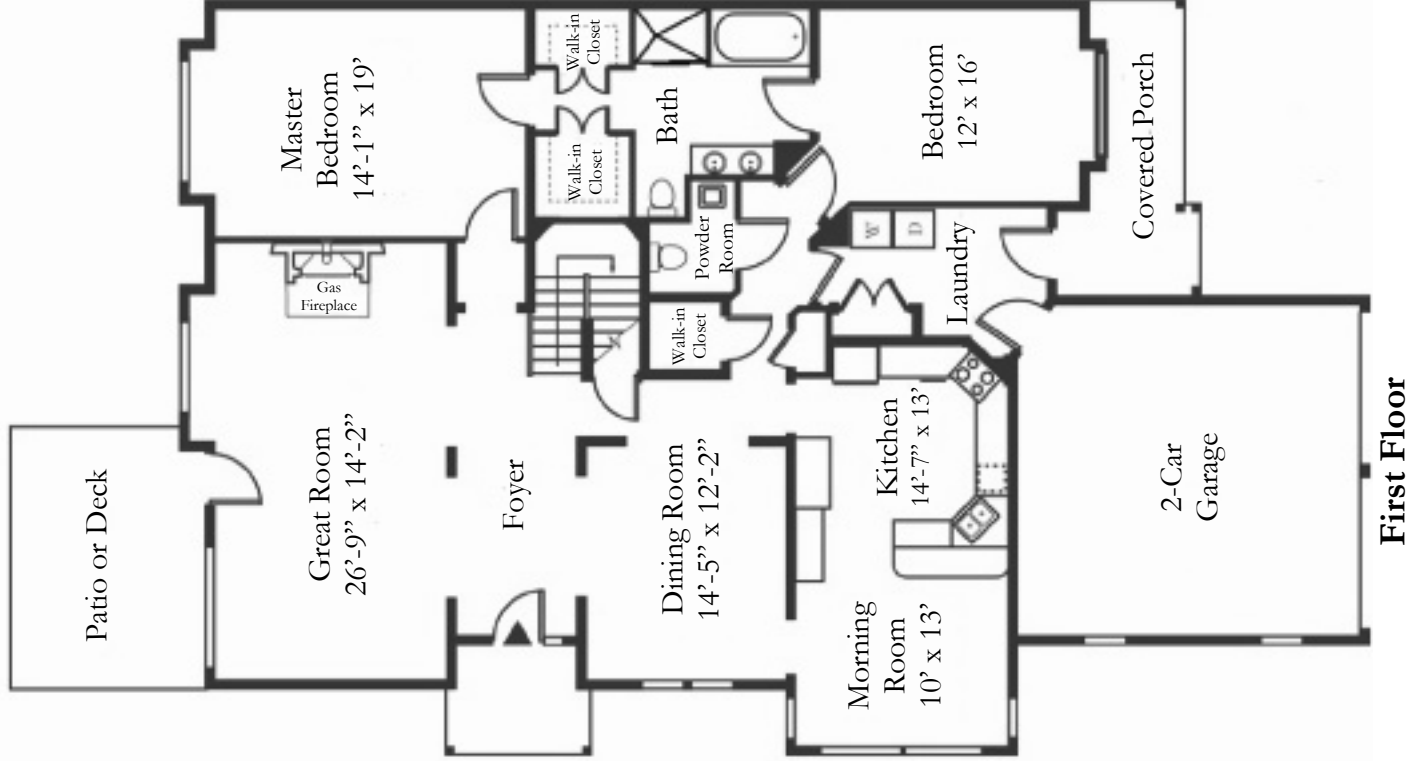

**Lakes Manor
Willow Gables**
"Versailles"

3,228 Gross Square Feet

Units with a basement

- G-601
- G-604
- G-617
- G-808
- G-812
- G-814
- G-819
- G-823
- G-825
- G-838
- G-839
- G-843

First Floor

Second Floor

All dimensions are approximate and subject to construction tolerances.
Floor plans are not to scale in relation to one another and represents the apartment in its original configuration.
Previously occupied residences may include customizations which altered the original floor plan.