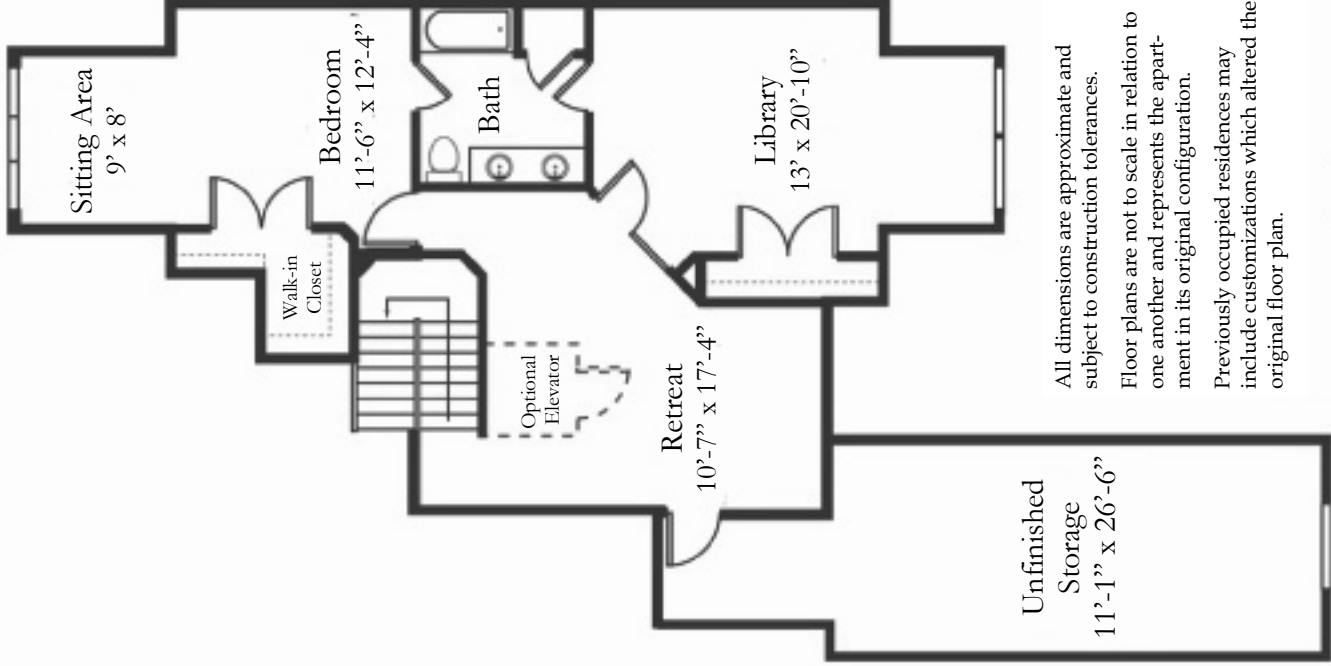

**Lakes Manor
Willow Gables**
"Versailles"

3,228 Gross Square Feet

Units with a basement

- G-601
- G-604
- G-617
- G-808
- G-812
- G-814
- G-819
- G-823
- G-825
- G-838
- G-839
- G-843

First Floor

Second Floor

All dimensions are approximate and subject to construction tolerances.
Floor plans are not to scale in relation to one another and represents the apartment in its original configuration.
Previously occupied residences may include customizations which altered the original floor plan.