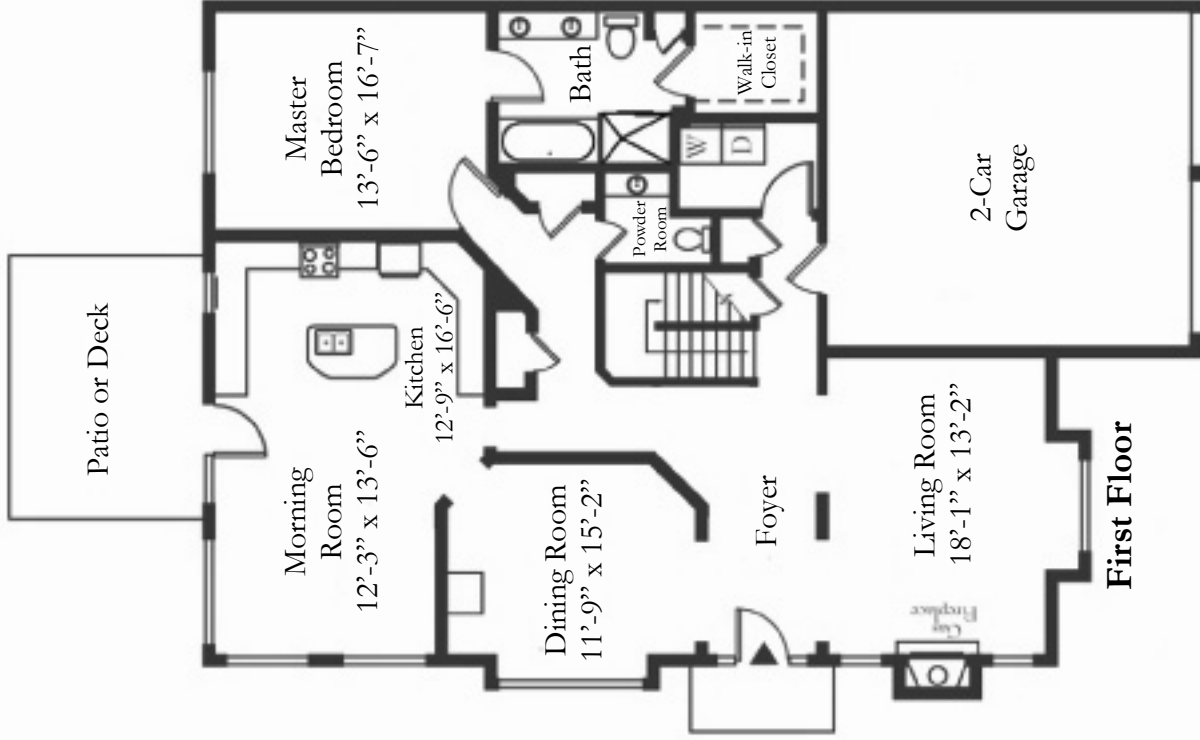

Lakes Manor
Willow Gables
 "Marseille"

2,628 Gross Square Feet

Units with a basement

- G-603
- G-606
- G-615
- G-810
- G-811
- G-813
- G-821
- G-822
- G-824
- G-837
- G-841
- G-842

All dimensions are approximate and subject to construction tolerances. Floor plans are not to scale in relation to one another and represents the apartment in its original configuration. Previously occupied residences may include customizations which altered the original floor plan.