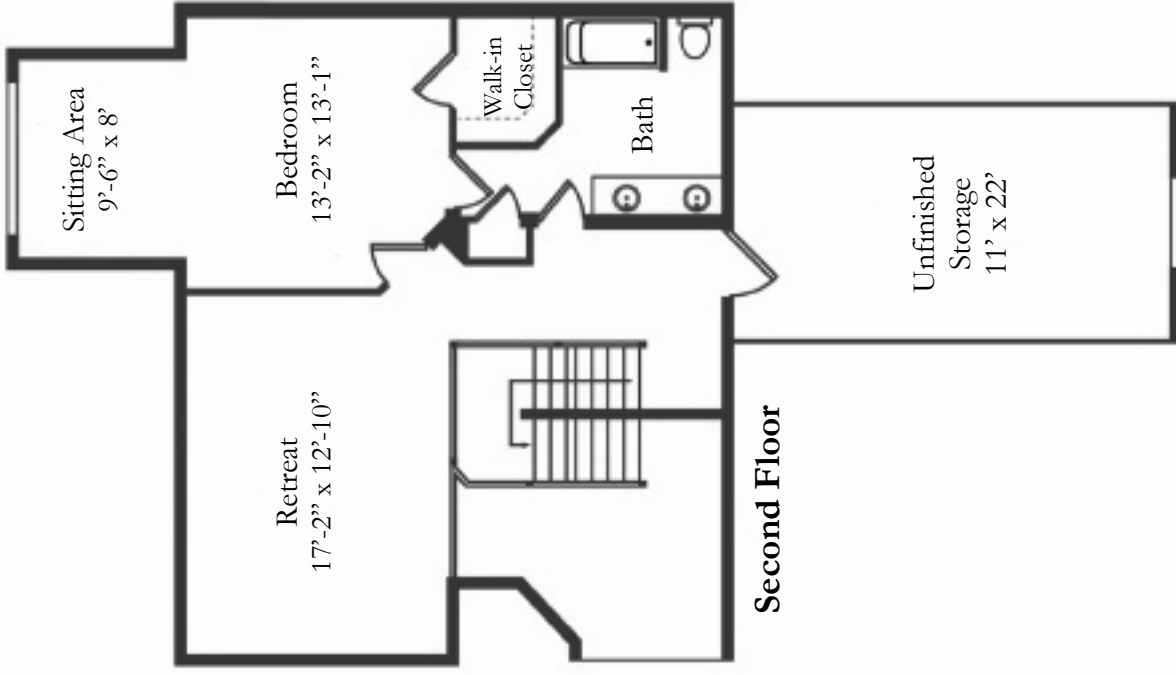

Lakes Manor
Willow Gables
 "Marseille"

2,628 Gross Square Feet

Units with a basement

- G-603
- G-606
- G-615
- G-810
- G-811
- G-813
- G-821
- G-822
- G-824
- G-837
- G-841
- G-842

All dimensions are approximate and subject to construction tolerances. Floor plans are not to scale in relation to one another and represents the apartment in its original configuration. Previously occupied residences may include customizations which altered the original floor plan.