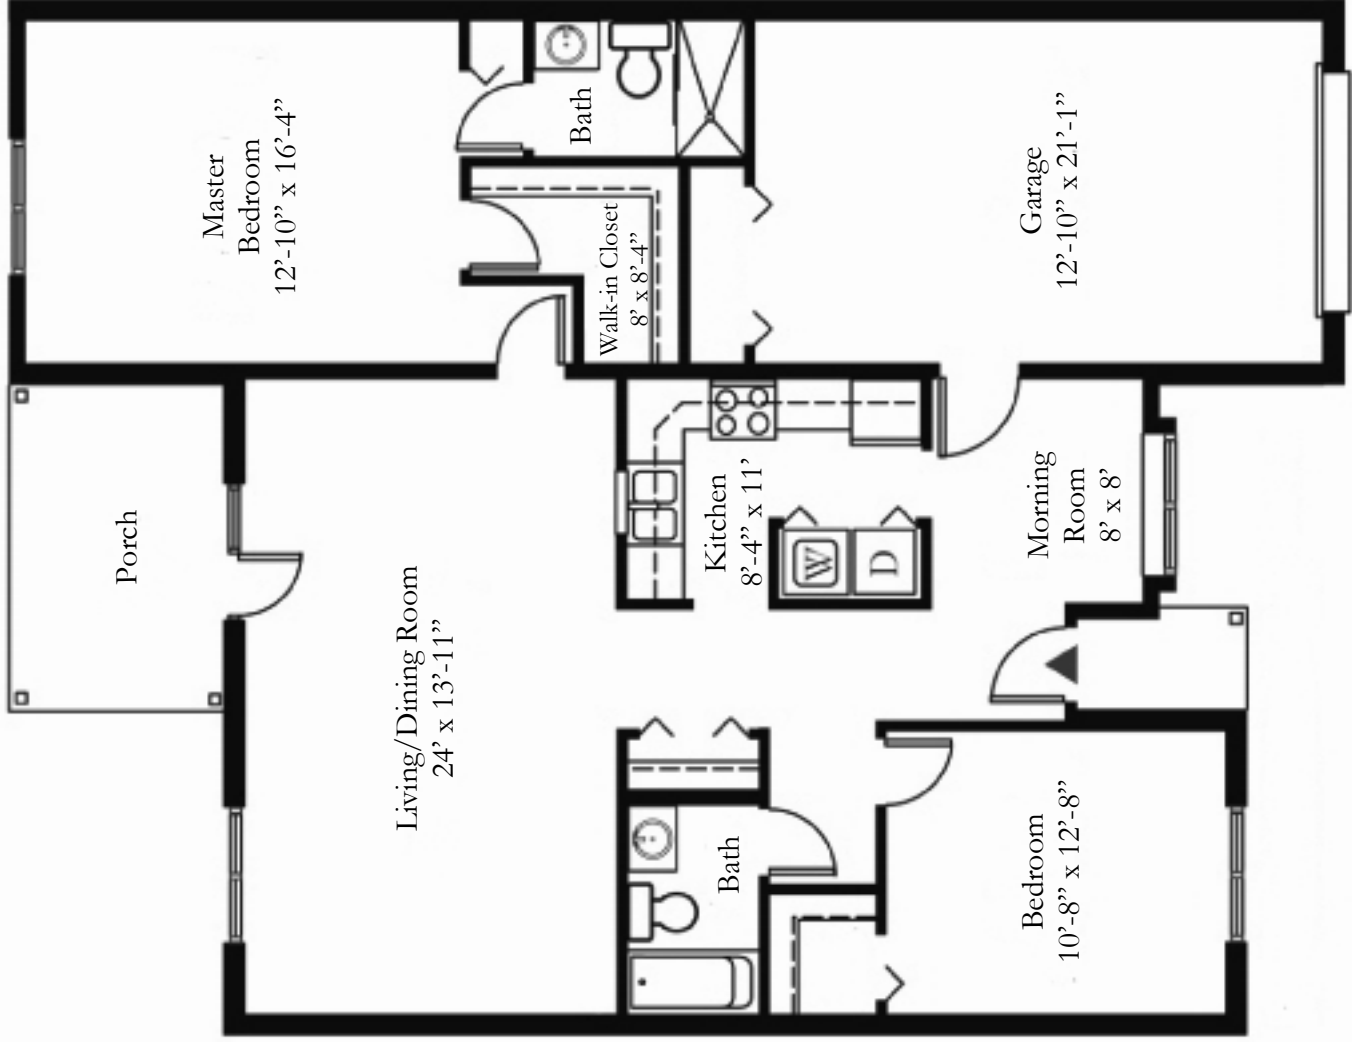

**Lakes Manor
Villa**
Two Bedroom Deluxe A
1,642 Gross Square Feet

- V-501
- V-505
- V-510
- V-514

All dimensions are approximate and subject to construction tolerances.
Floor plans are not to scale in relation to one another and represents the apartment in its original configuration.
Previously occupied residences may include customizations which altered the original floor plan.