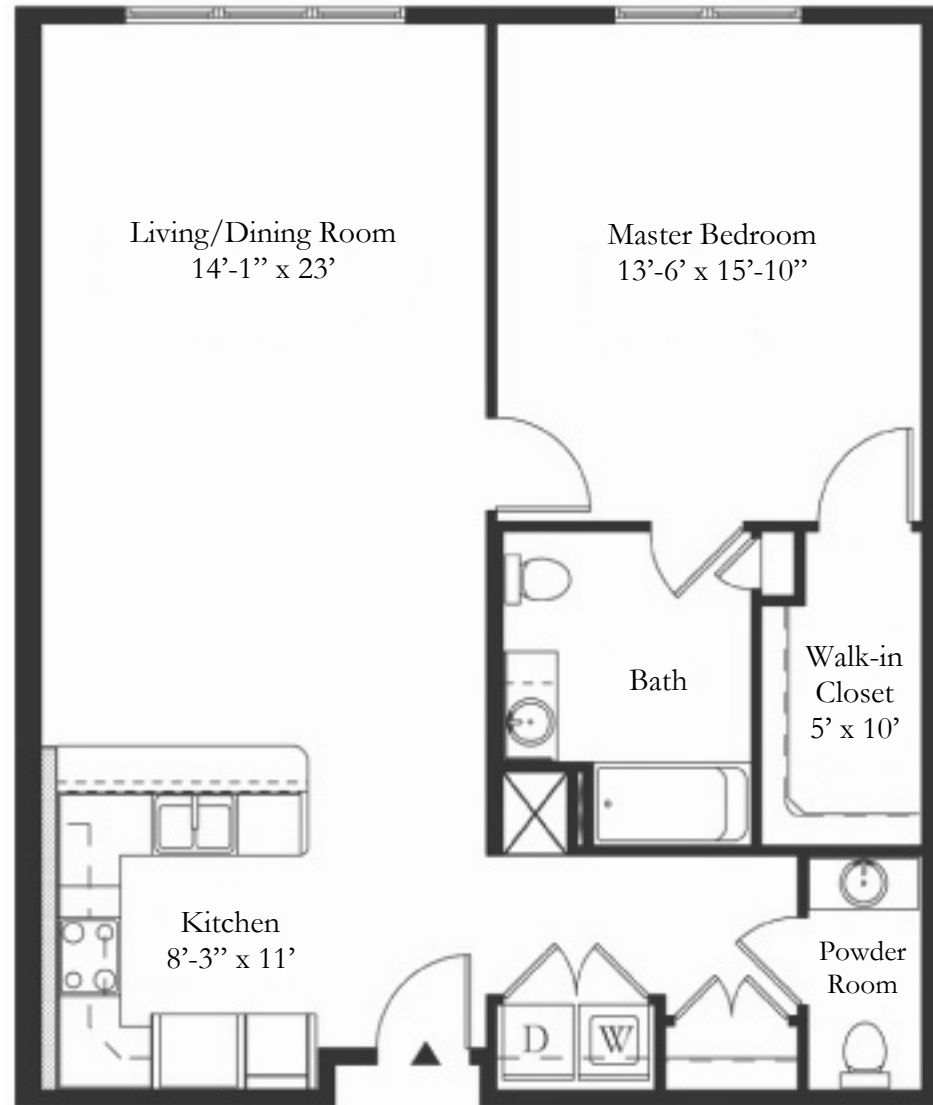

**Spring Run**  
"Conestoga"  
1,015 Gross Square Feet

All dimensions are approximate and subject to construction tolerances.  
Floor plans are not to scale in relation to one another and represent the apartments in their original configuration.  
Previously occupied residences may include customizations which altered the original floor plan.