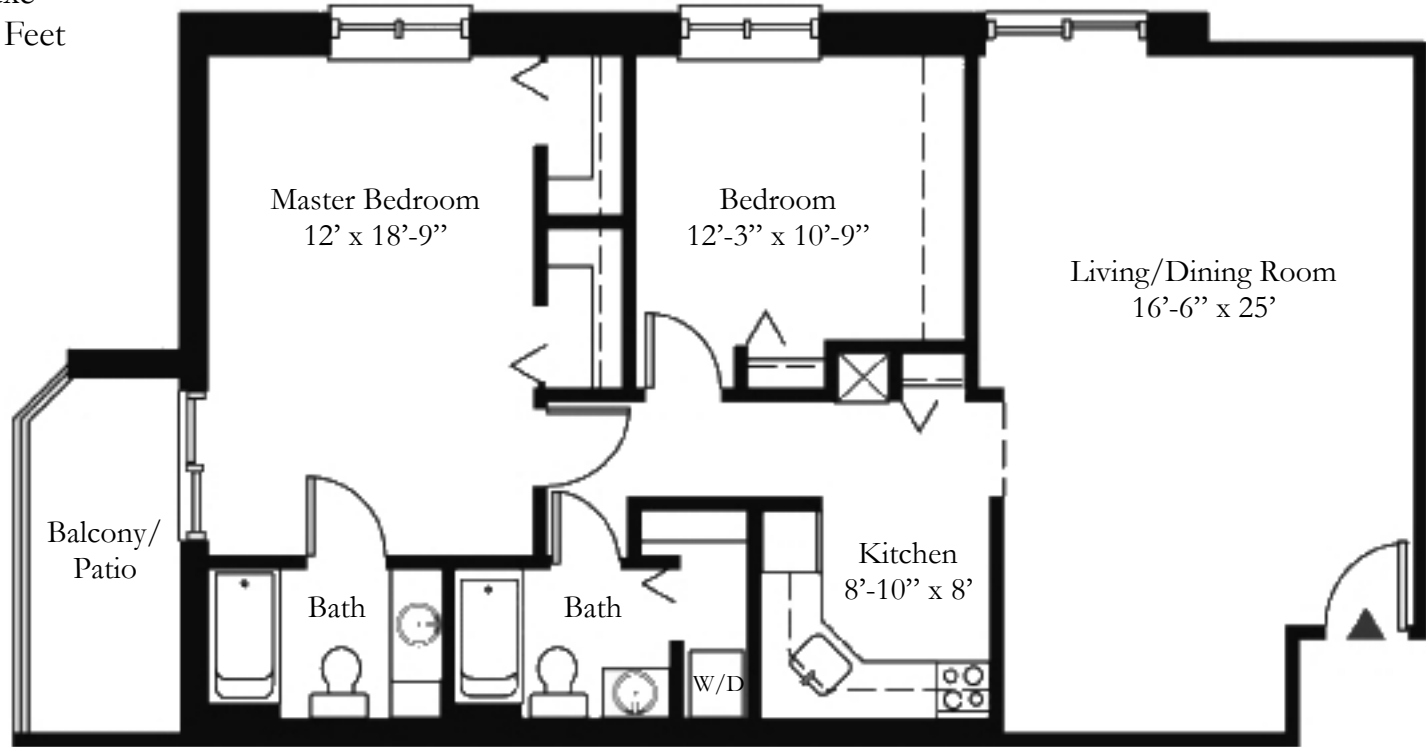

Manor North

Two Bedroom Deluxe
1,305 Gross Square Feet

All dimensions are approximate and subject to construction tolerances.
Floor plans are not to scale in relation to one another and represent the apartments in their original configuration.
Previously occupied residences may include customizations which altered the original floor plan.