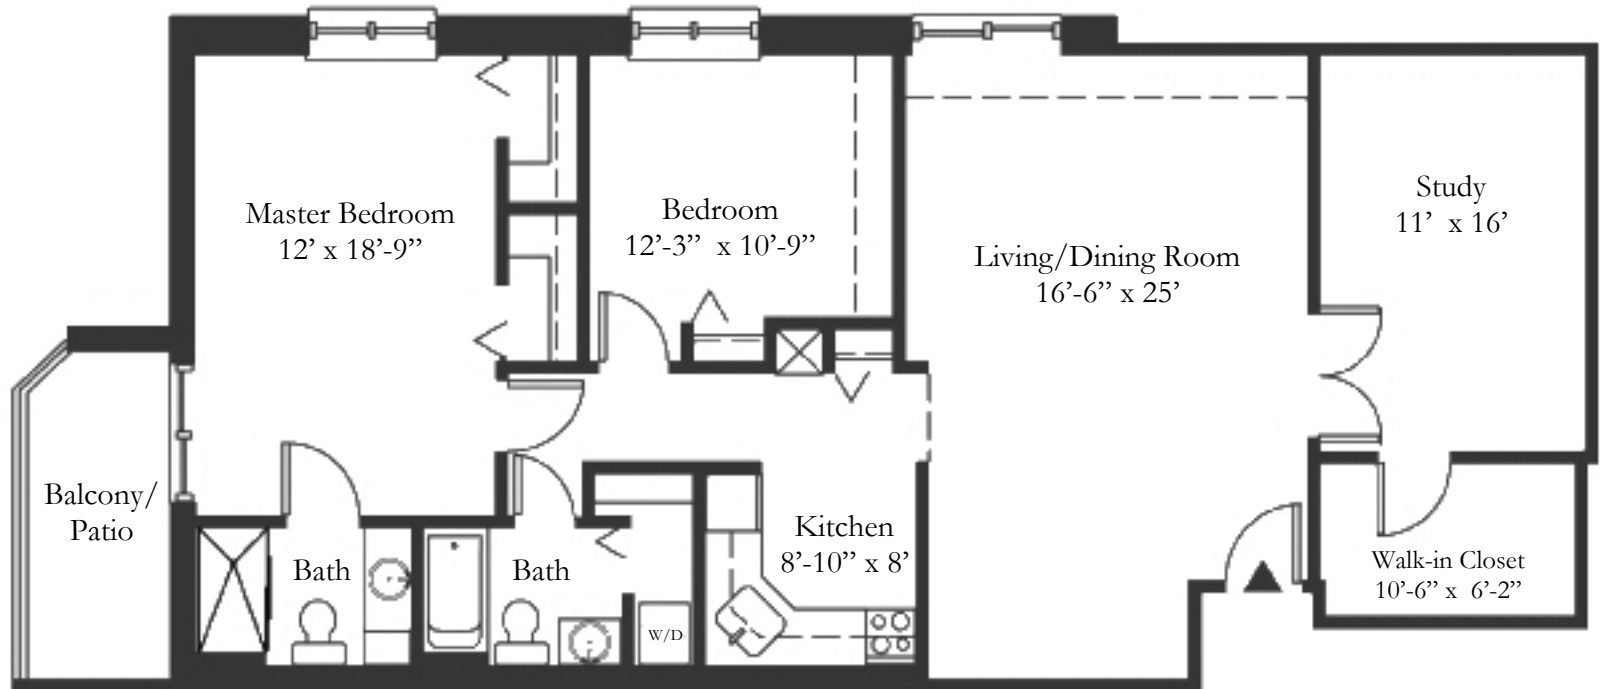

Manor North

Two Bedroom Deluxe
with Study B
1,575 Gross Square Feet

All dimensions are approximate and subject to construction tolerances.
Floor plans are not to scale in relation to one another and represent the apartments in their original configuration.
Previously occupied residences may include customizations which altered the original floor plan.