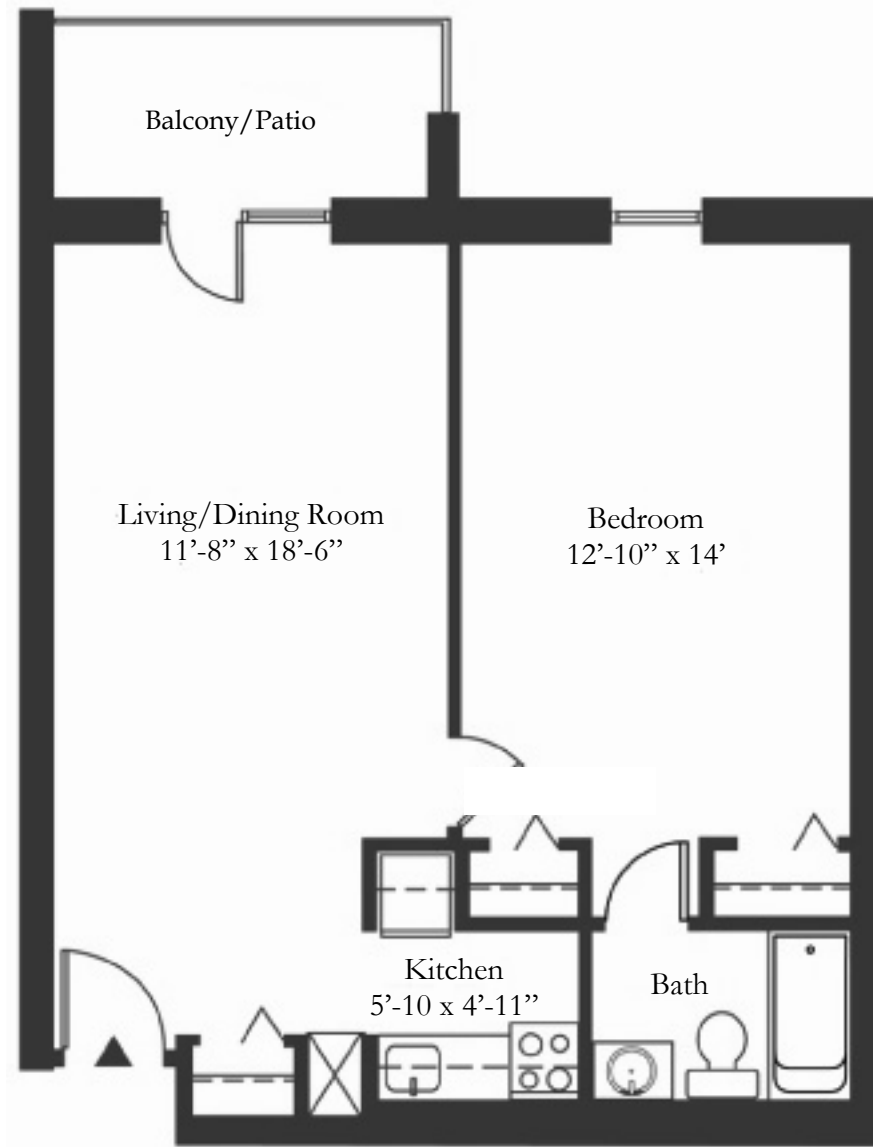

**Lakes Manor**  
One Bedroom A  
625 Gross Square Feet

All dimensions are approximate and subject to construction tolerances.  
Floor plans are not to scale in relation to one another and represent the apartments in their original configuration.  
Previously occupied residences may include customizations which altered the original floor plan.